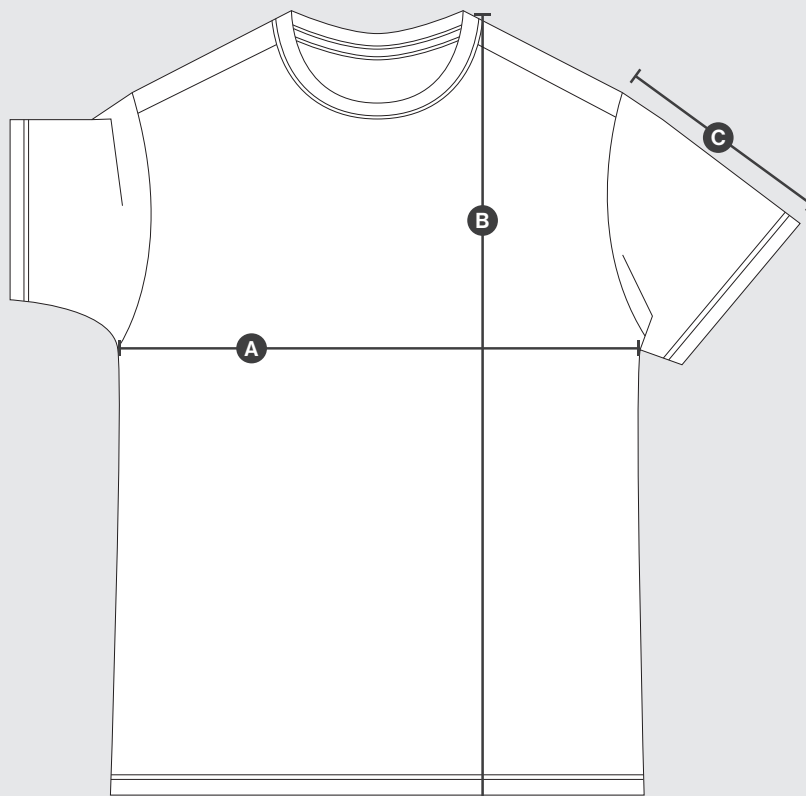

# Lady T | 10 006

Size Chart

	2/3	4/6	8/10	12/14	S	M	L	XL	2XL	3XL	4XL	5XL	6XL	Accepted deviation
<b>A</b>   Chest 2cm below arm	n/a	n/a	n/a	n/a	43	45	47	49	51	n/a	n/a	n/a	n/a	+/- 1.0
<b>B</b>   Total length HPS	n/a	n/a	n/a	n/a	64	66	68	70	72	n/a	n/a	n/a	n/a	+/- 1.75
<b>C</b>   Sleeve length top	n/a	n/a	n/a	n/a	15	16	17	18	19	n/a	n/a	n/a	n/a	+/- 0.5