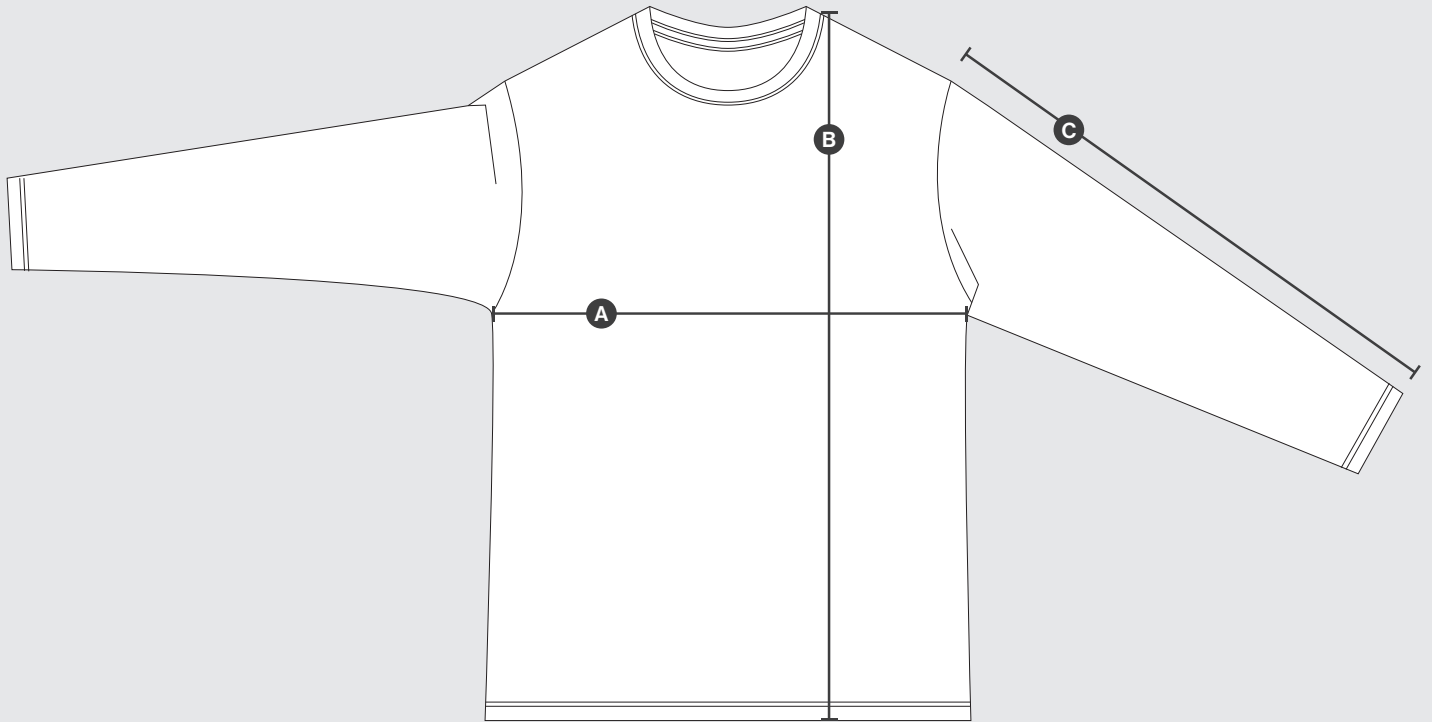

# T Long | 10 007

Size Chart

	2/3	4/6	8/10	XS	S	M	L	XL	2XL	3XL	4XL	5XL	6XL	Accepted deviation
<b>A</b>   Chest 2cm below arm	n/a	n/a	n/a	46	48	50	52	54	56	58	n/a	n/a	n/a	+/- 1.0
<b>B</b>   Total length HPS	n/a	n/a	n/a	70	72	74	76	78	80	82	n/a	n/a	n/a	+/- 1.75
<b>C</b>   Sleeve length top	n/a	n/a	n/a	60	63	65	67	69	71	73	n/a	n/a	n/a	+/- 0.5