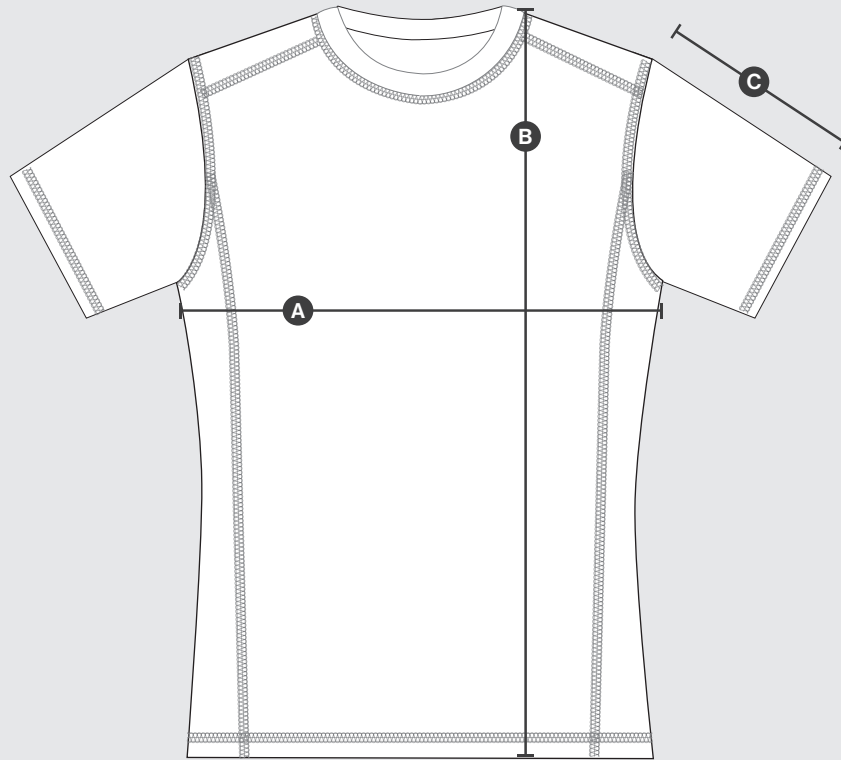

Air-T woman | 10 009

Size Chart

	2/3	4/6	8/10	XS	S	M	L	XL	2XL	3XL	4XL	5XL	6XL	Accepted deviation
A Chest 2cm below arm	n/a	n/a	n/a	n/a	42.5	44.5	46.5	48.5	50.5	n/a	n/a	n/a	n/a	+/- 1.0
B Total length HPS	n/a	n/a	n/a	n/a	62.5	63.5	64.5	65.5	66.5	n/a	n/a	n/a	n/a	+/- 1.75
C Sleeve length top	n/a	n/a	n/a	n/a	16.5	17.5	18.5	19.5	20.5	n/a	n/a	n/a	n/a	+/- 0.5