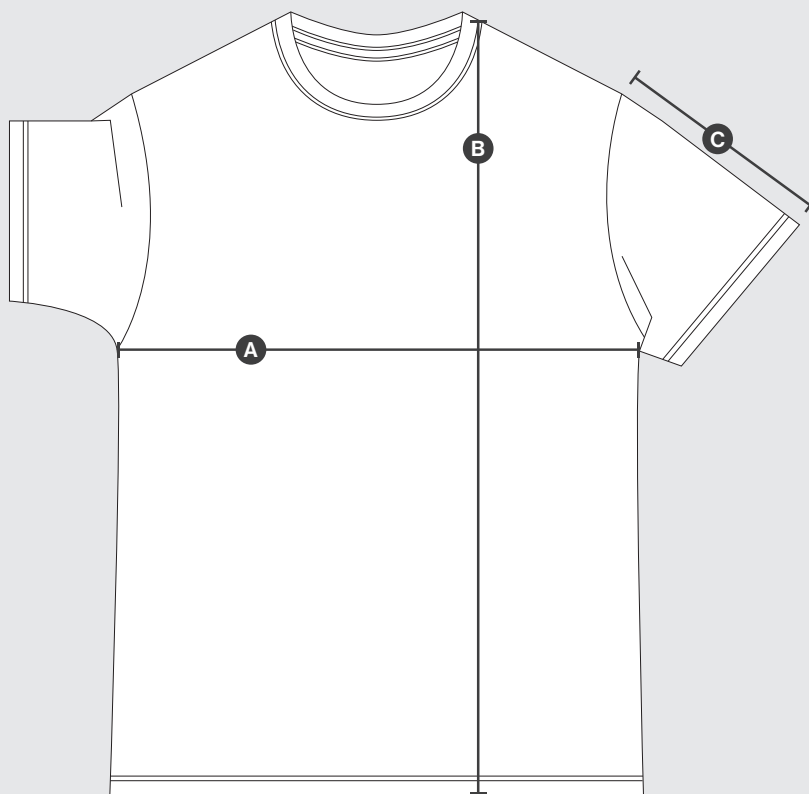

# Slim fit | 10 013

Size Chart

	2/3	4/6	8/10	XS	S	M	L	XL	2XL	3XL	4XL	5XL	6XL	Accepted deviation
<b>A</b>   Chest 2cm below arm	n/a	n/a	n/a	43	45	47	49	52	55	n/a	n/a	n/a	n/a	+/- 1.0
<b>B</b>   Total length HPS	n/a	n/a	n/a	65	67	69	71	73	75	n/a	n/a	n/a	n/a	+/- 1.75
<b>C</b>   Sleeve length top	n/a	n/a	n/a	17	18	19	20	21	22	n/a	n/a	n/a	n/a	+/- 0.5