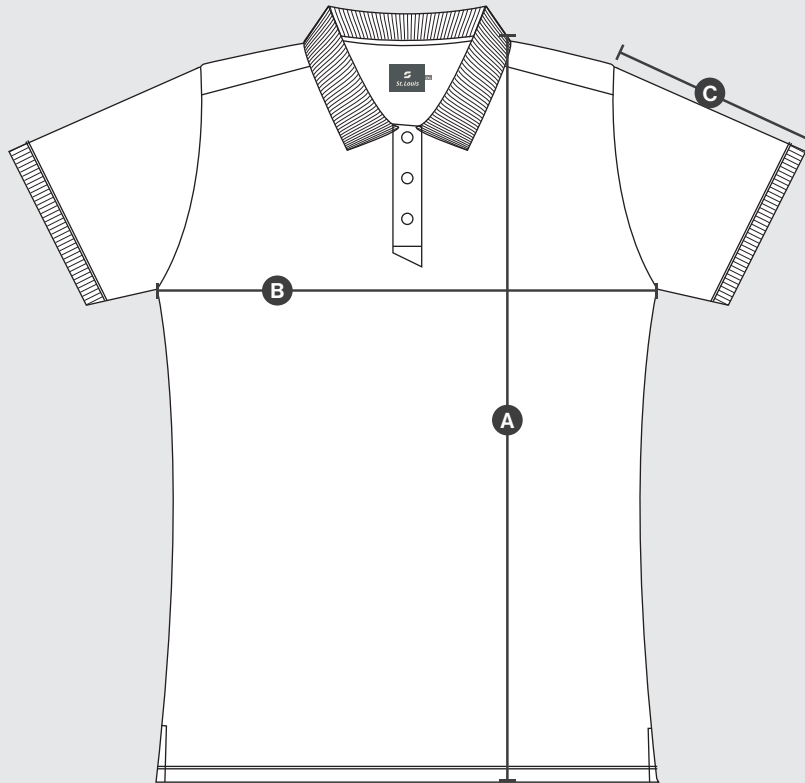

Evolution Woman | 10 023

Size chart in cm

	XS	S	M	L	XL	2XL	3XL	4XL	5XL	6XL	Accepted deviation
A Total front length from HPS	62	64	66	68	70	72	74	n/a	n/a	n/a	+/- 1.75
B Chest	42.5	45.5	48.5	51.5	54.5	57.5	61.5	n/a	n/a	n/a	+/- 1.0
C Sleeve length from shoulder	17	17.5	18	18.5	19	19.5	20	n/a	n/a	n/a	+/- 1.0