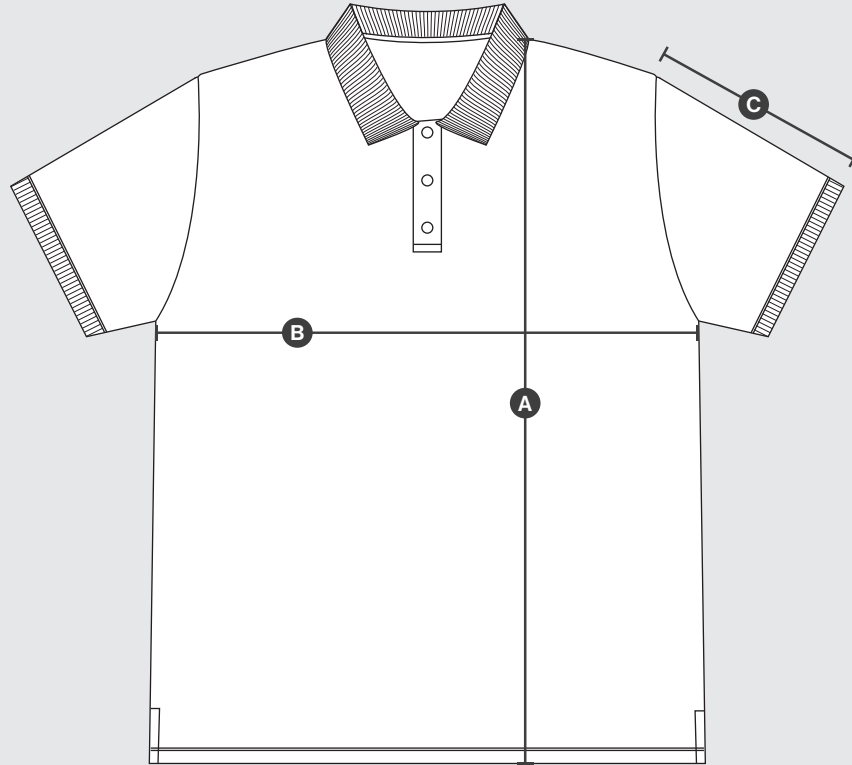

Polo | 10 025

Size Chart

	XS	S	M	L	XL	2XL	3XL	4XL	5XL	6XL	Accepted deviation
A Total back length from HPS	65	68	71	74	77	80	83	86	n/a	n/a	+/- 1.75
B Chest	42	46	50	54	58	62	66	70	n/a	n/a	+/- 1.0
C Sleeve length from shoulder	19	20	21	22	23	24	25	26	n/a	n/a	+/- 1.0