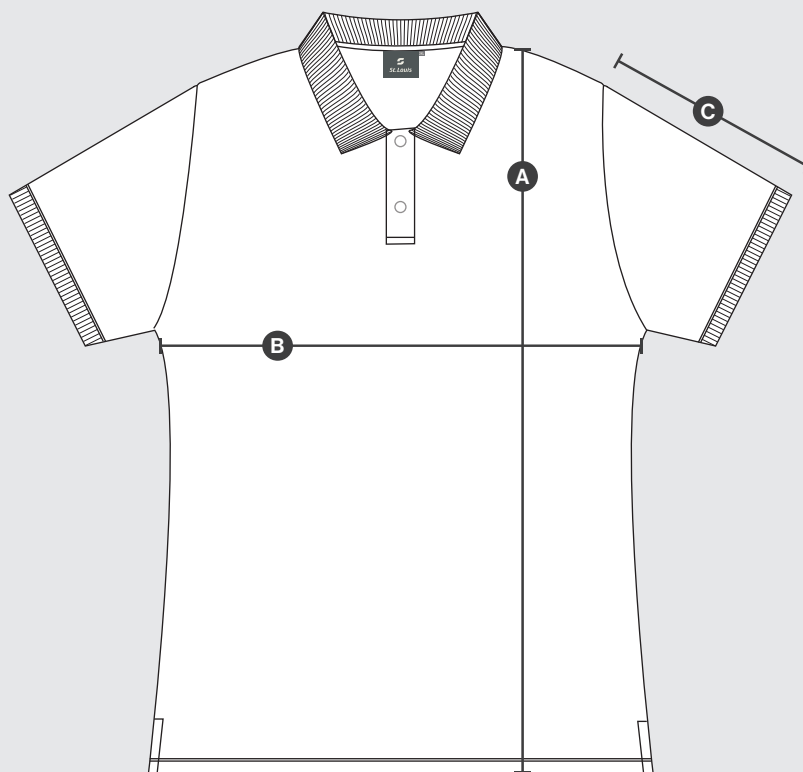

Polo woman | 10 026

Size Chart

	XS	S	M	L	XL	2XL	3XL	4XL	5XL	6XL	Accepted deviation
A Total back length from HPS	n/a	64	66	68	70	72	n/a	n/a	n/a	n/a	+/- 1.75
B Chest	n/a	44	46	48	50	52	n/a	n/a	n/a	n/a	+/- 1.0
C Sleeve length from shoulder	n/a	16.5	17	17.5	18	18.5	n/a	n/a	n/a	n/a	+/- 1.0