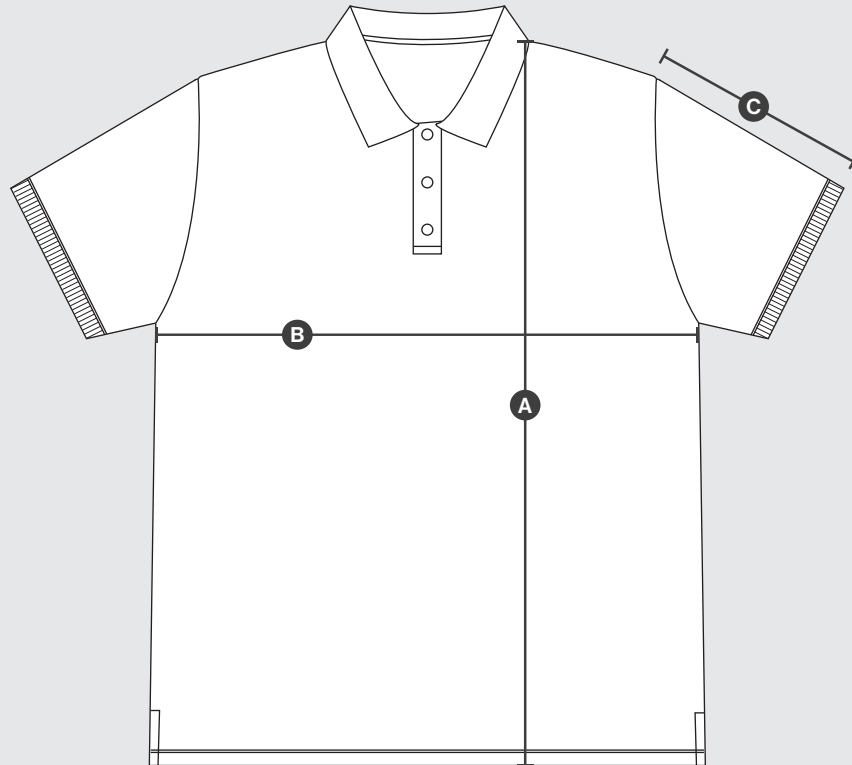

Air polo | 10 027

Size Chart

	XS	S	M	L	XL	2XL	3XL	4XL	5XL	6XL	Accepted deviation
A Total back length from HPS	n/a	67	70	73	76	79	82	n/a	n/a	n/a	+/- 1.75
B Chest	n/a	46	50	54	58	62	66	n/a	n/a	n/a	+/- 1.0
C Sleeve length from shoulder	n/a	22	23	24	24	26	27	n/a	n/a	n/a	+/- 1.0