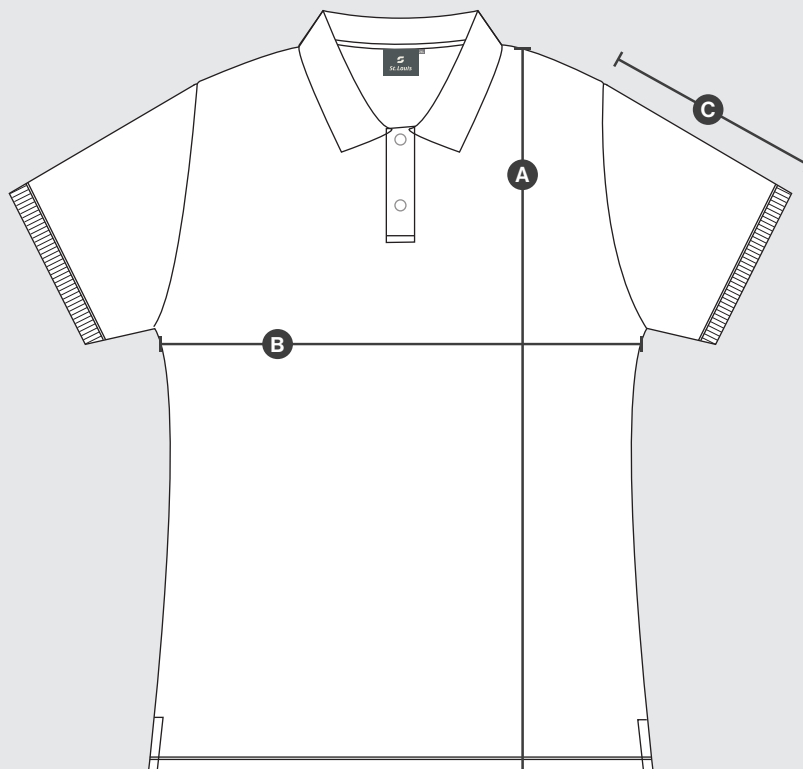

Air polo woman | 10 028

Size Chart

	XS	S (36)	M (38)	L (40)	XL (42)	2XL (44)	3XL	4XL	5XL	6XL	Accepted deviation
A Total back length from HPS	n/a	64	66	68	70	72	n/a	n/a	n/a	n/a	+/- 1.75
B Chest	n/a	45	47	49	51	53	n/a	n/a	n/a	n/a	+/- 1.0
C Sleeve length from shoulder	n/a	18.5	19	19.5	20	20.5	n/a	n/a	n/a	n/a	+/- 1.0