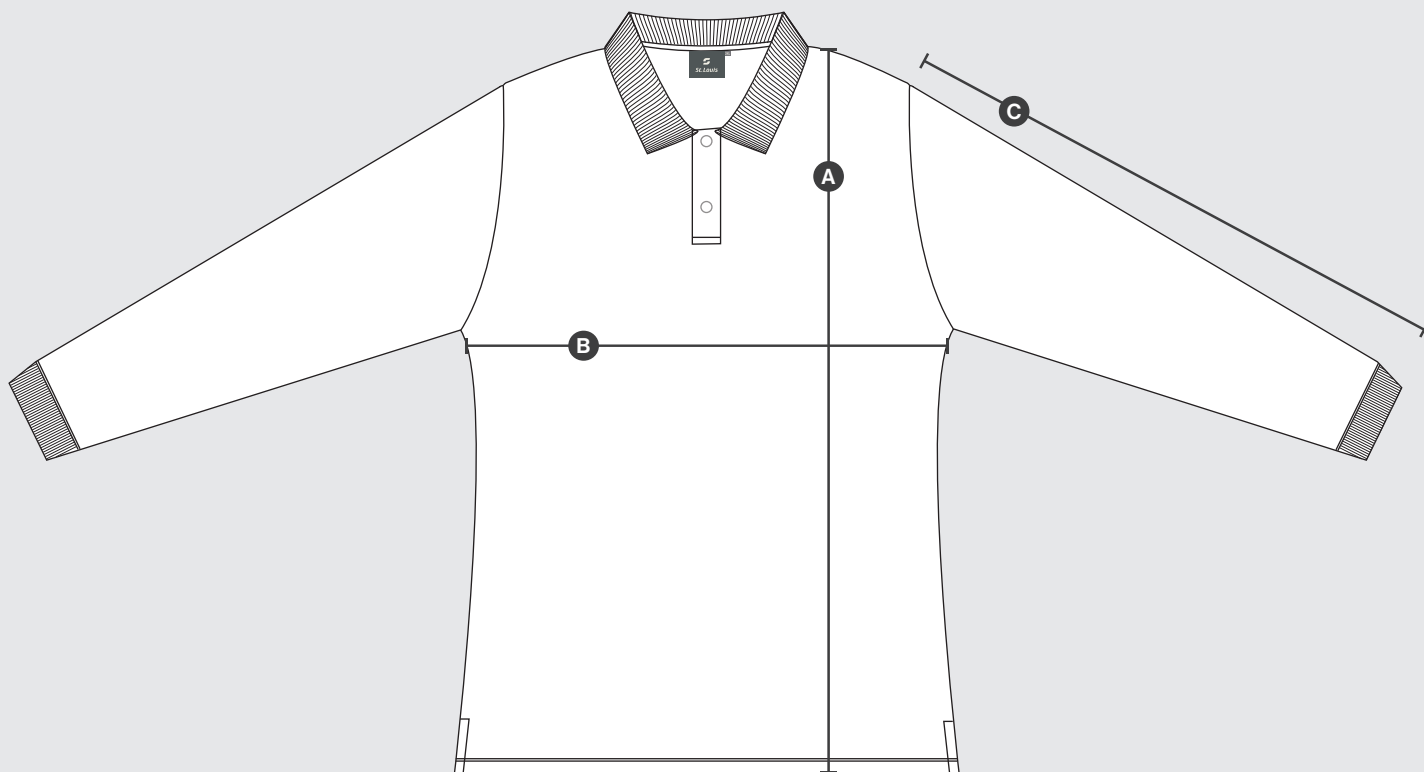

Polo long woman | 10 030

Size Chart

	XS	S	M	L	XL	2XL	3XL	4XL	5XL	6XL	Accepted deviation
A Total back length from HPS	n/a	64	66	68	70	72	n/a	n/a	n/a	n/a	+/- 1.75
B Chest	n/a	44	46	48	50	52	n/a	n/a	n/a	n/a	+/- 1.0
C Sleeve length from shoulder	n/a	57	59	61	63	65	n/a	n/a	n/a	n/a	+/- 1.0