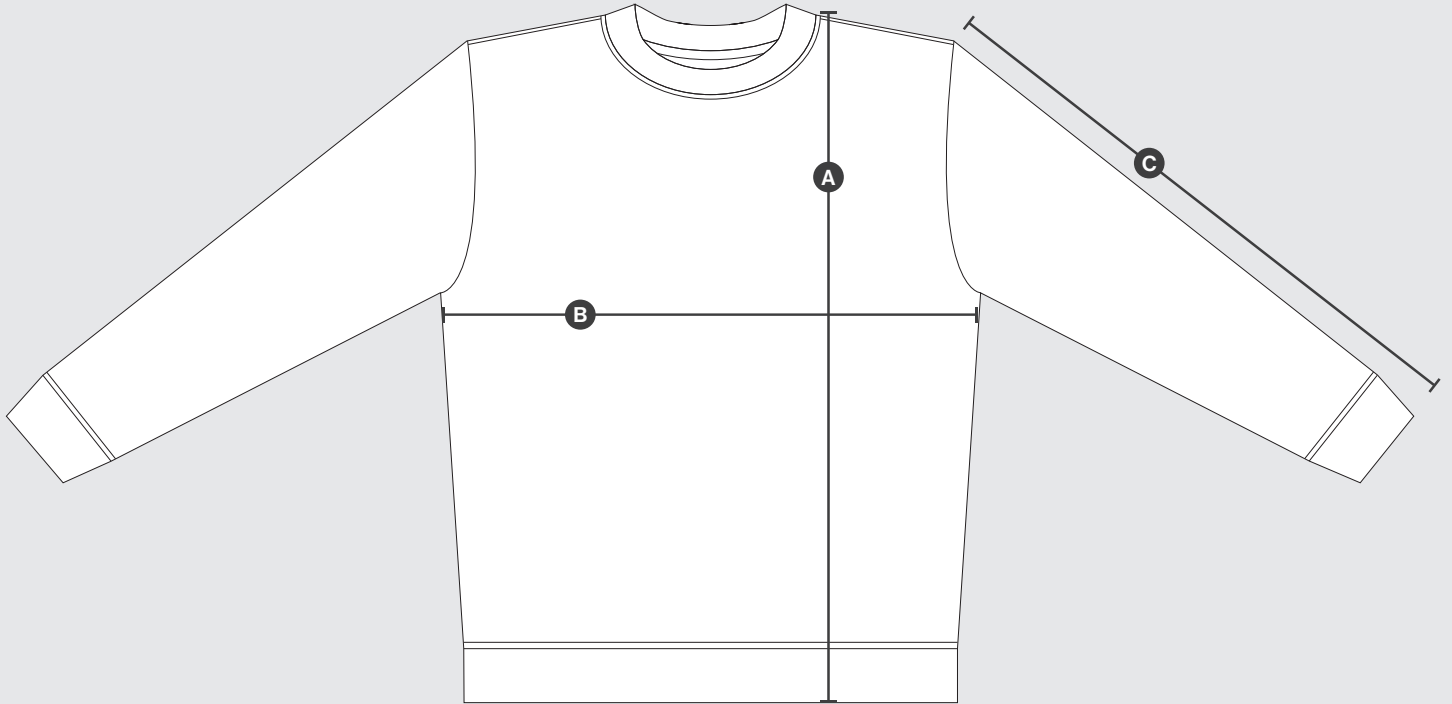

Sport | 10 052

Size Chart

	2-3	4-6	8-10	12-14	S	M	L	XL	2XL	3XL	4XL	2XL	Accepted deviation
A Total back length from HPS	n/a	49	54	60	70	72	74	76	78	80	83	n/a	+/- 1.75
B Chest	n/a	38	43	45	50	54	58	62	66	70	75	n/a	+/- 1.0
C Sleeve length - shoulder seam	n/a	46	51	58	64	64.5	65	65	65.5	65.5	66.5	n/a	+/- 1.0