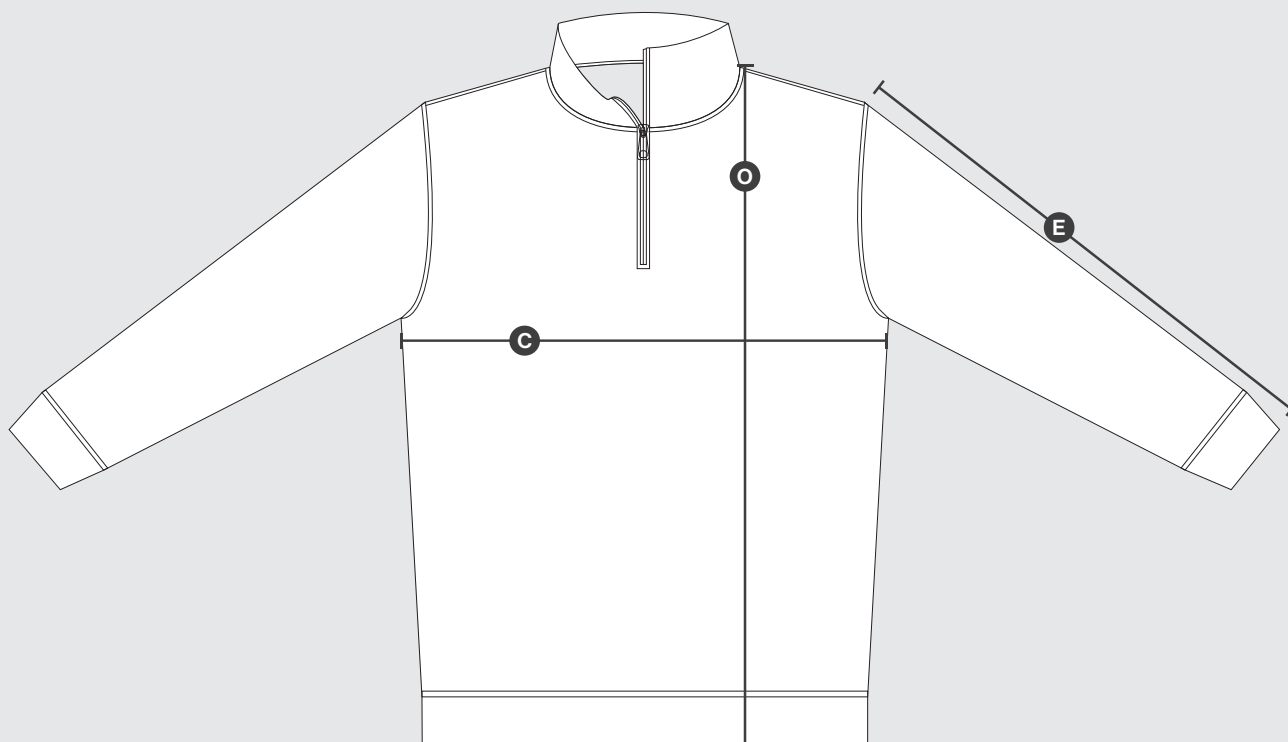

# Zip | 10 053

Size Chart

|  | 4/6 | 8/10 | 12/14 | XS  | S  | M    | L  | XL | 2XL  | 3XL  | 4XL | 2XL | Accepted deviation |
|--|-----|------|-------|-----|----|------|----|----|------|------|-----|-----|--------------------|
| <b>A</b>   Total back length from HPS    | n/a | n/a  | n/a   | n/a | 70 | 72   | 74 | 76 | 78   | 80   | n/a | n/a | +/- 1.75           |
| <b>B</b>   Chest                         | n/a | n/a  | n/a   | n/a | 50 | 54   | 58 | 62 | 66   | 70   | n/a | n/a | +/- 1.0            |
| <b>C</b>   Sleeve length - shoulder seam | n/a | n/a  | n/a   | n/a | 64 | 64.5 | 65 | 65 | 65.5 | 65.5 | n/a | n/a | +/- 1.0            |