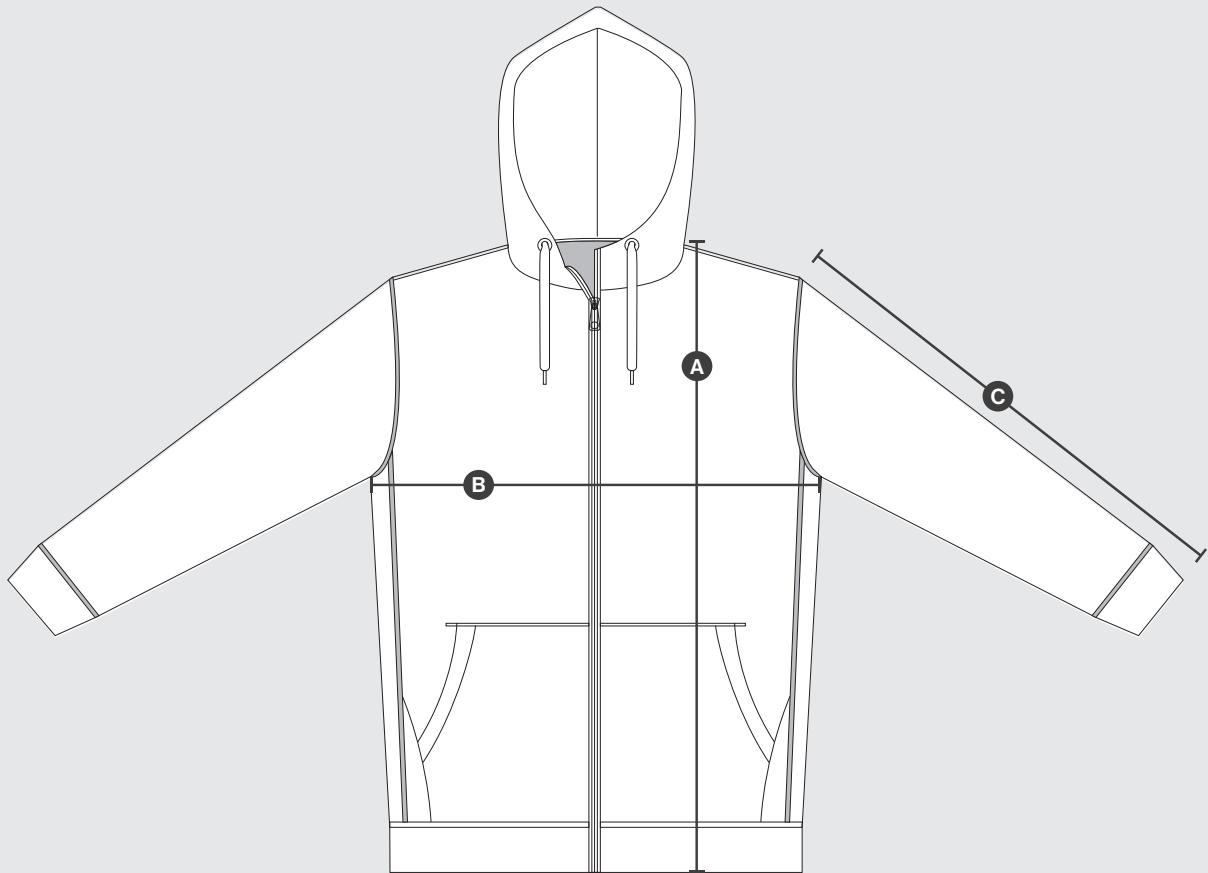

## Size Chart

	4/6	8/10	12/14	XS	S	M	L	XL	2XL	3XL	4XL	2XL	Accepted deviation
<b>A</b>   Total back length from HPS	51	56.5	64	68	70	72	74	76	78	80	n/a	n/a	+/- 1.75
<b>B</b>   Chest	43	46	51	46	50	54	58	62	66	70	n/a	n/a	+/- 1.0
<b>C</b>   Sleeve length - shoulder seam	46	51	59	64	64	65	65	65	65.5	66	n/a	n/a	+/- 1.0