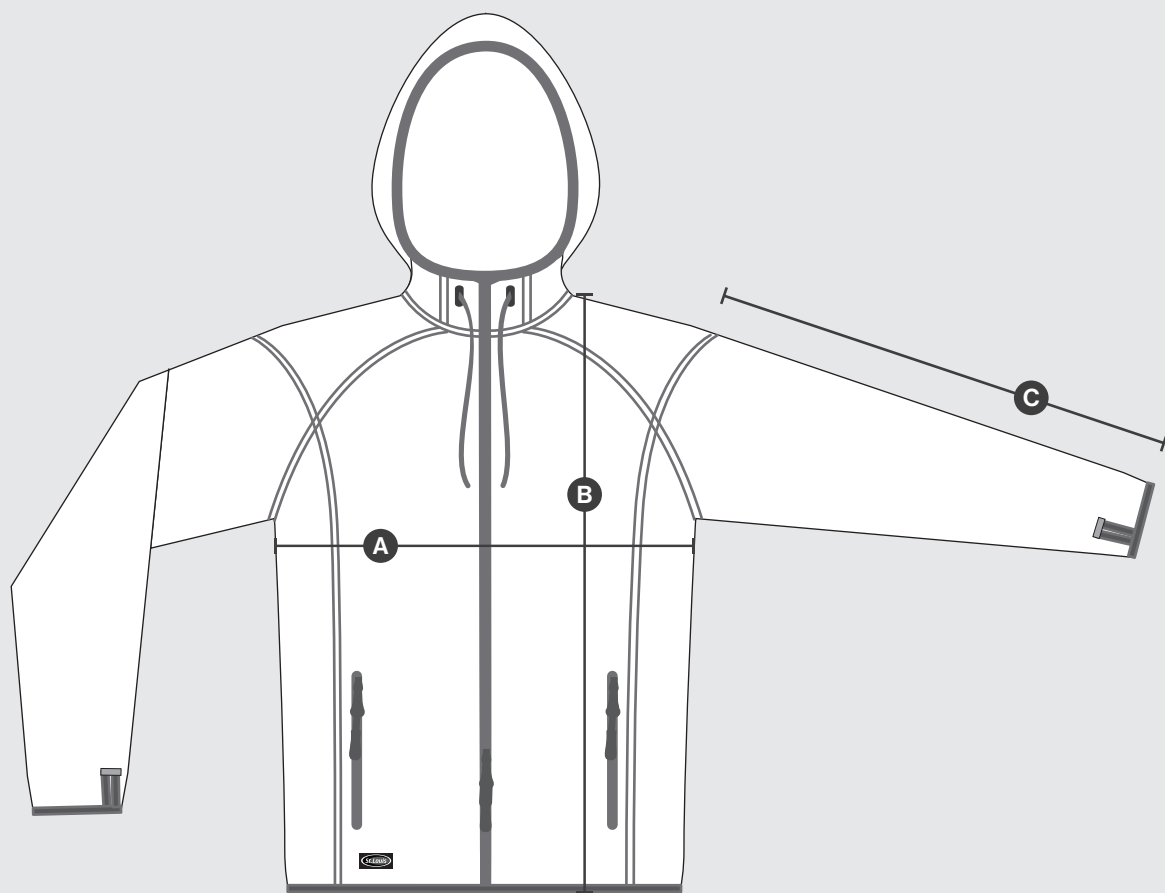

Big Mountain | 10 074

Size Chart

	XS	S	M	L	XL	2XL	3XL	4XL	5XL	6XL
A Chest	43	47	51	55	59	63	67	n/a	n/a	n/a
B Front length HPS	66	68	70	72	74	76	78	n/a	n/a	n/a
C Sleeve length	77	79.5	82	84.5	87	89.5	92	n/a	n/a	n/a