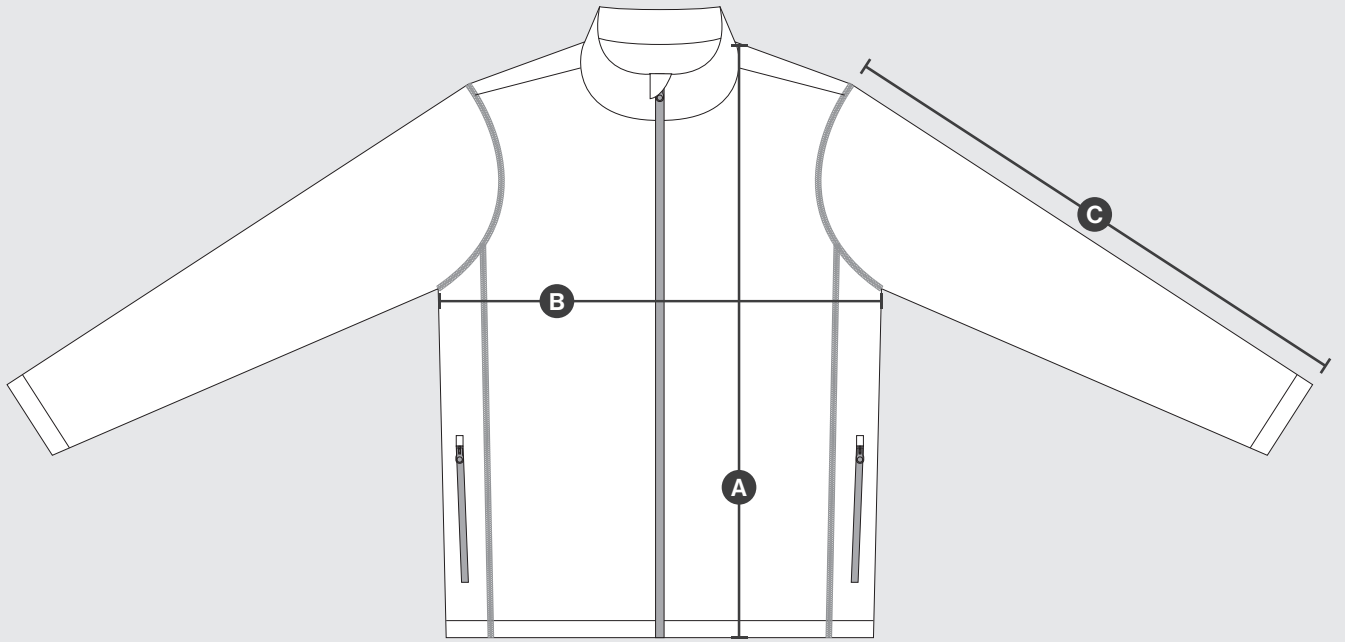

# Discovery | 10 077

Size Chart

	XS	S	M	L	XL	2XL	3XL	4XL	5XL	6XL
<b>A</b>   Chest width	n/a	50.5	53	55.5	58	60.5	63	n/a	n/a	n/a
<b>F</b>   Sleeve length	n/a	64	66	68	70	72	74	n/a	n/a	n/a
<b>I</b>   Front length HPS	n/a	65.5	68.5	71.5	74.5	77.5	80.5	n/a	n/a	n/a