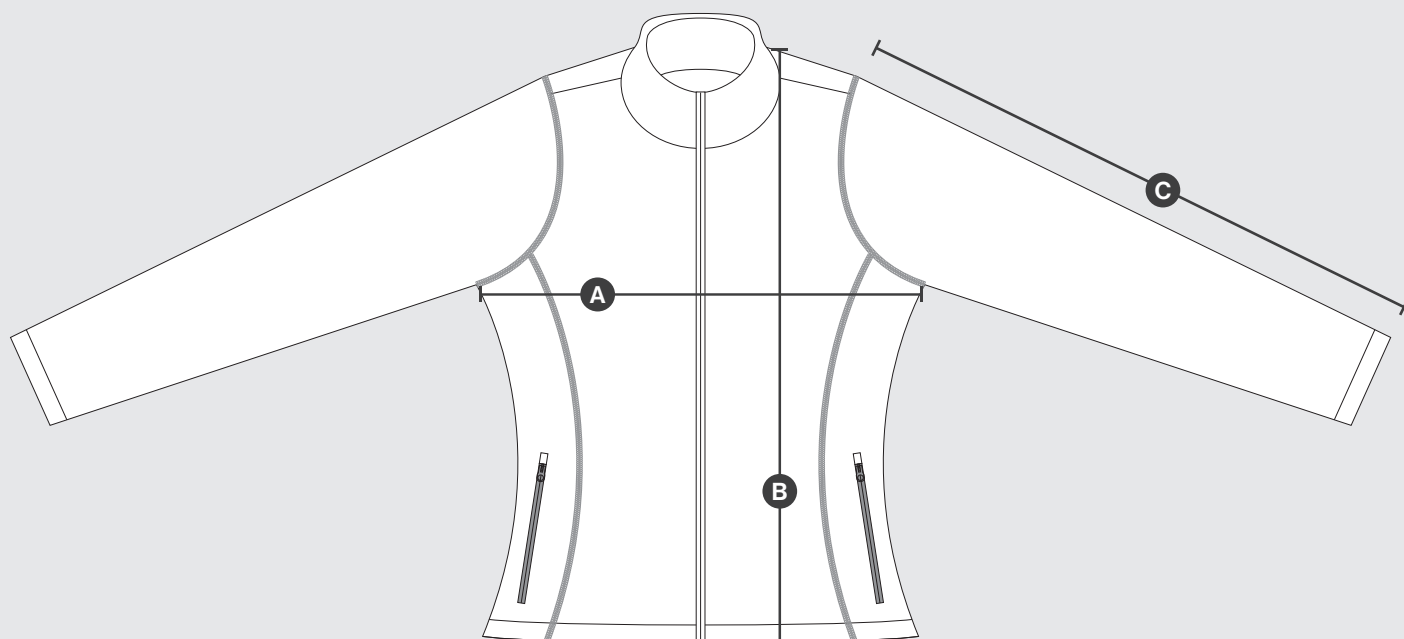

Discovery Woman | 10 078

Size Chart

	XS	S	M	L	XL	2XL	3XL	4XL	5XL	6XL
A Chest	n/a	48.5	51	53.5	56	58.5	n/a	n/a	n/a	n/a
B Front length HPS	n/a	61	64	67	70	73	n/a	n/a	n/a	n/a
C Sleeve length	n/a	60	62	64	66	68	n/a	n/a	n/a	n/a