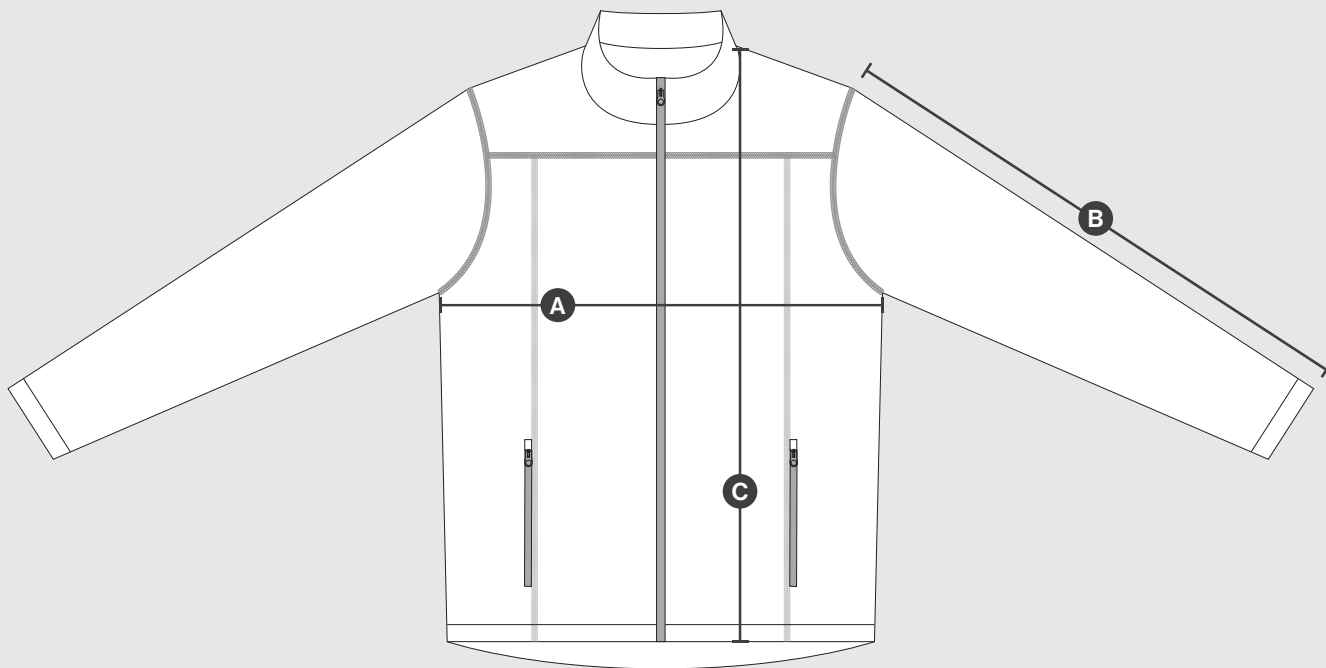

Vail | 10 080

Size Chart

	XS	S	M	L	XL	2XL	3XL	4XL	5XL	6XL
A Chest width	44	48	52	56	60	64	68	72	n/a	n/a
B Sleeve length	66	68	70	72	73	74	75	76	n/a	n/a
C Front length HPS	66	68	70	72	74	76	78	80	n/a	n/a