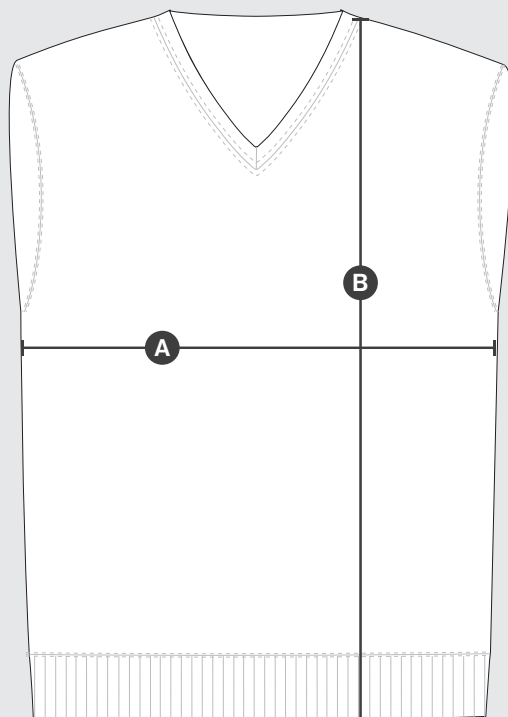

Manhattan vest| 10 092

Size Chart

	XS	S	M	L	XL	2XL	3XL
A Chest Width	n/a	50	52	54	56	58	60
B Length (HPS)	n/a	67	69	71	73	75	77