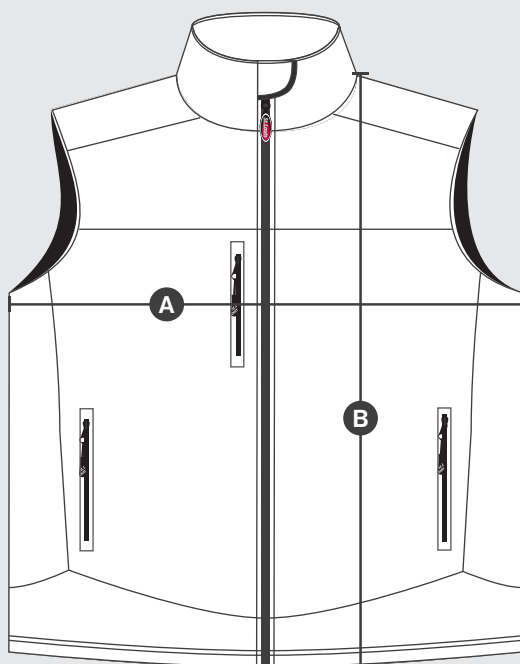

Blackcomb | 10 130

Size Chart

	S	M	L	XL	2XL	3XL	4XL	5XL	6XL
A Chest Width	48	52	56	60	64	n/a	n/a	n/a	n/a
B Length (HPS)	68	70	72	74	76	n/a	n/a	n/a	n/a