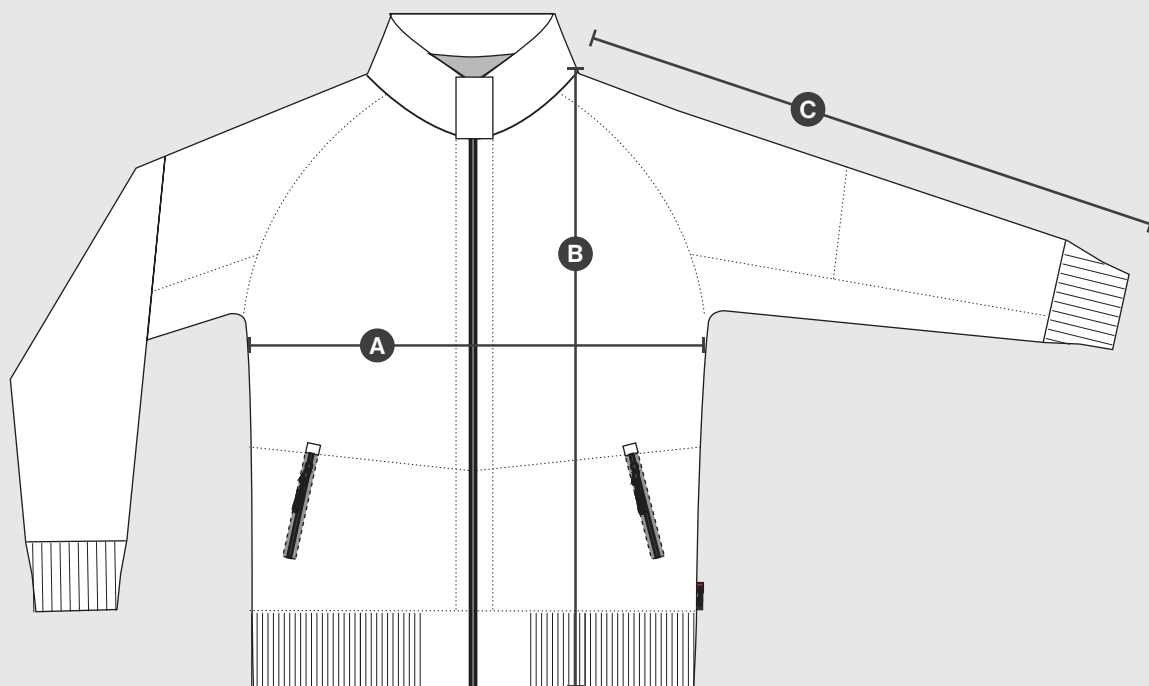

Dockside | 10 140

Size Chart

	XS	S	M	L	XL	2XL	3XL
A Chest Width	58	62	62	64	66	68	70
B Length (HPS)	68	70	72	74	76	78	80
C Arm length	82	84	86	88	90	92	94