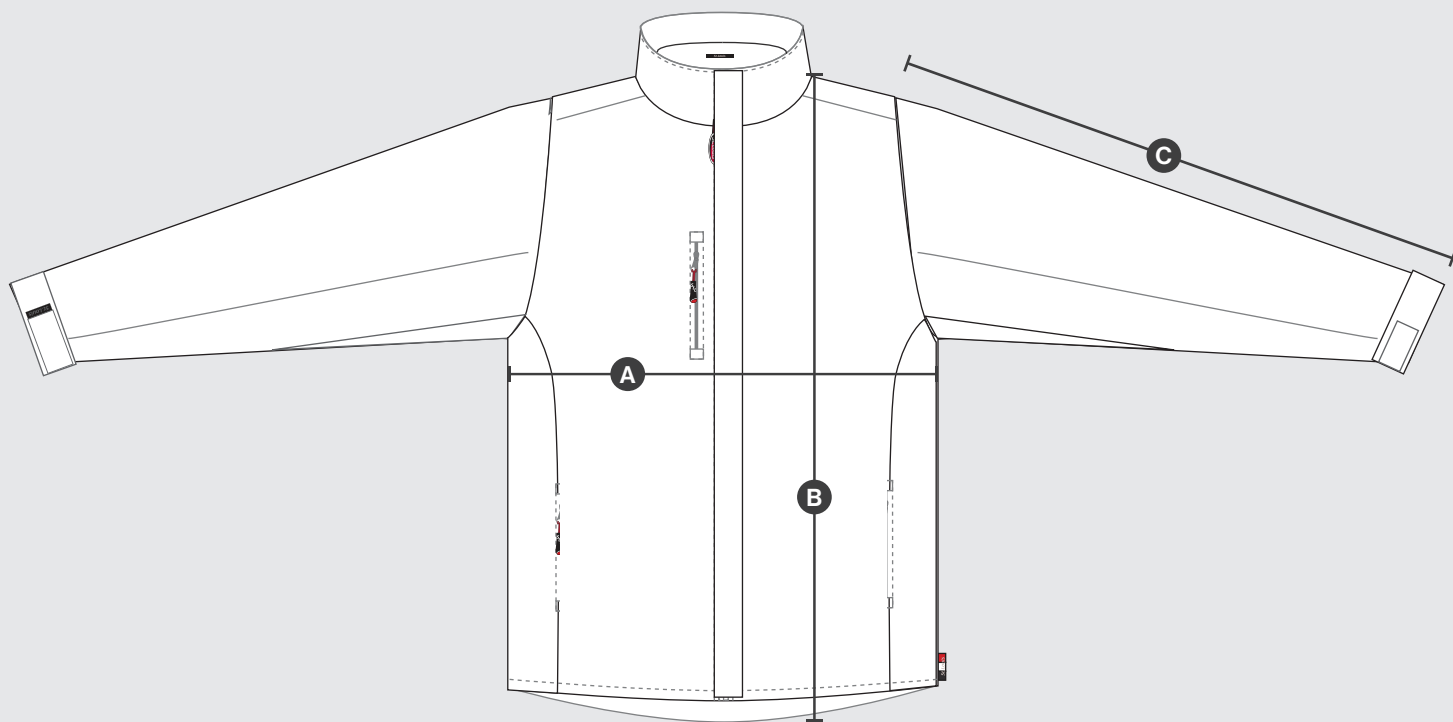

# Explorer | 10 145

Size Chart

	XS	S	M	L	XL	2XL	3XL	4XL	5XL	6XL
<b>A</b>   Chest Width	54	56	58	60	62	64	66	n/a	n/a	n/a
<b>B</b>   Length (HPS)	71	73	75	77	79	81	83	n/a	n/a	n/a
<b>C</b>   Arm length	63	65	67	69	71	73	75	n/a	n/a	n/a