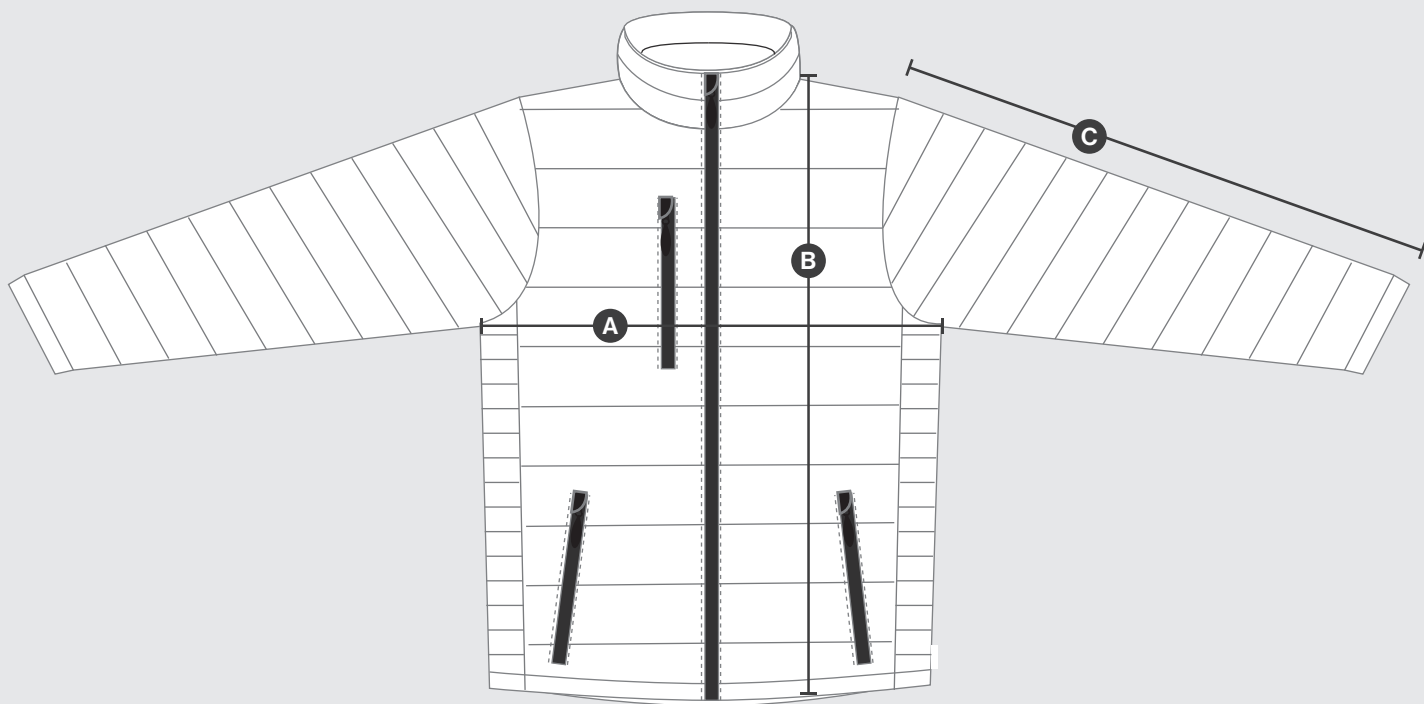

Beaver Creek | 10 155

Size Chart

	XS	S	M	L	XL	2XL	3XL
A Chest Width	n/a	55	57	60	63	66	69
B Length (HPS)	n/a	67	69	71	73	75	77
C Arm length	n/a	67	68	69	70	71	72