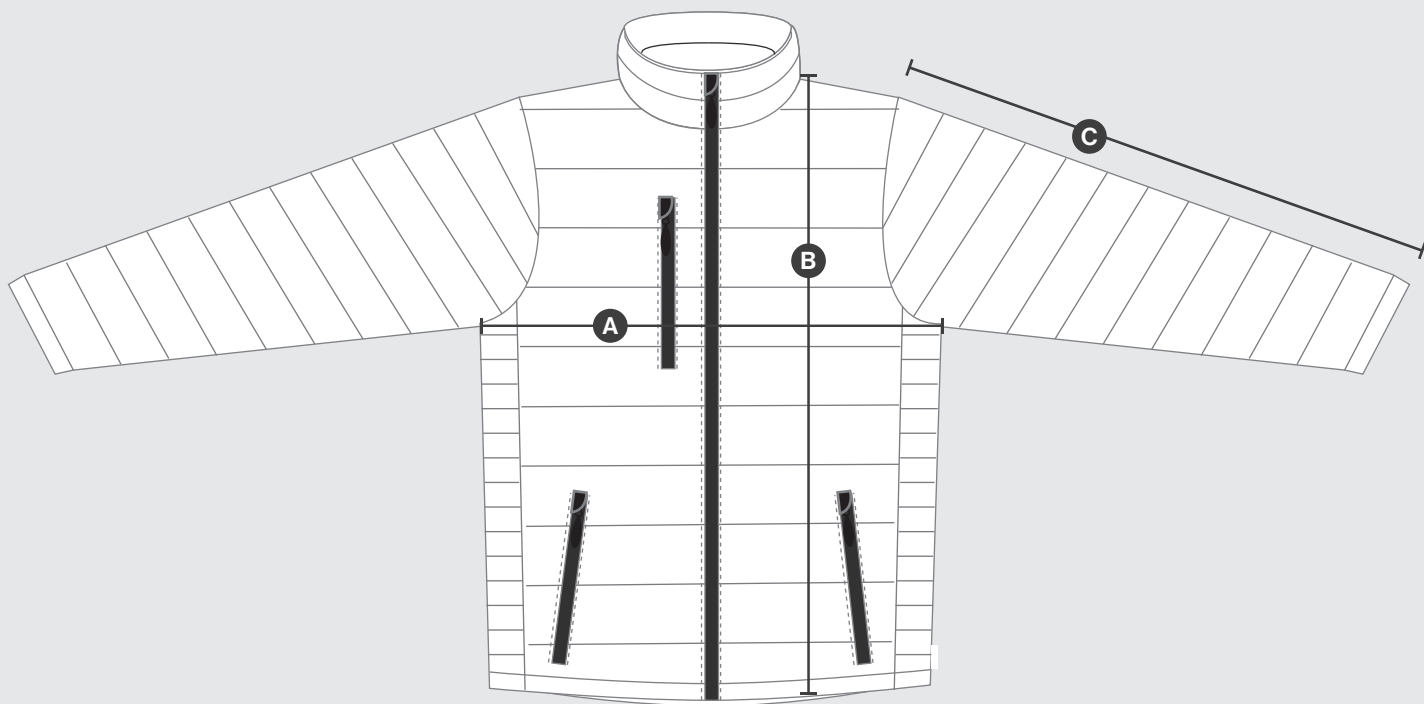

Beaver Creek woman | 10 156

Size Chart

	XS	S	M	L	XL	2XL	3XL
A Chest Width	n/a	50.5	52.5	54.5	56.5	58.5	n/a
B Length (HPS)	n/a	62	64	66	68	70	n/a
C Arm length	n/a	64	65	66	67	68	n/a