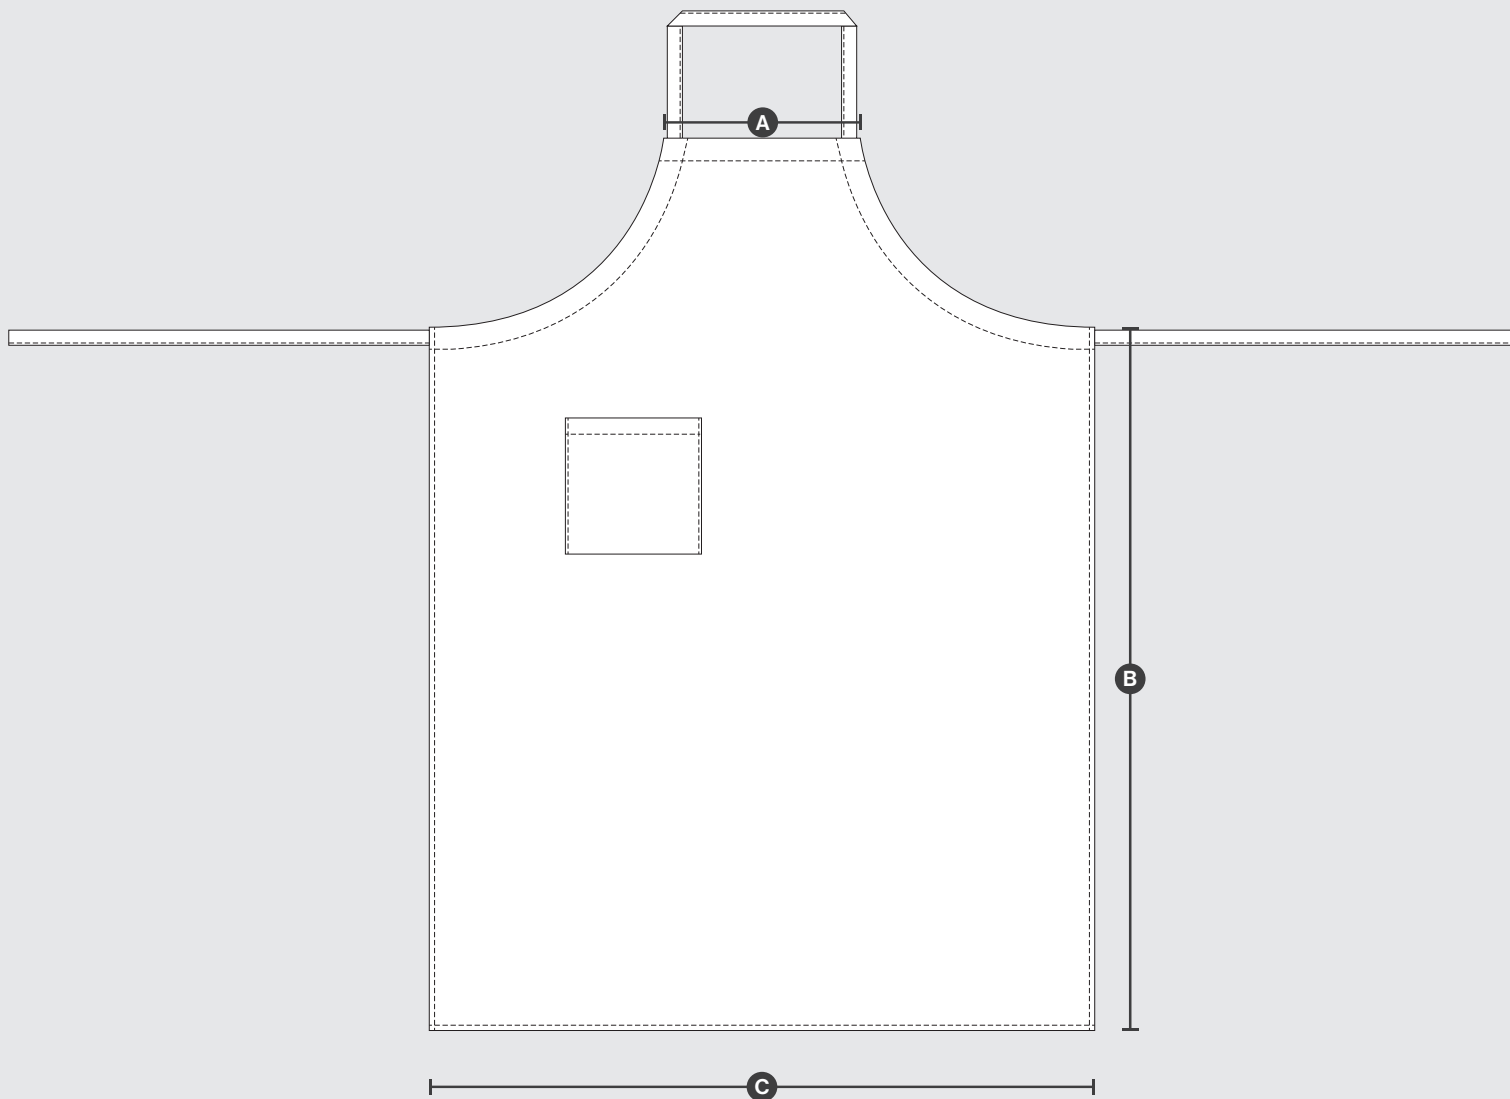

# Big Horn | 10 302

Size Chart

	One Size	Accepted deviation
A   Bib Width	26	+/- 1.0
B   Side Height	93	+/- 2.0
C   Total width	88	+/- 1.0